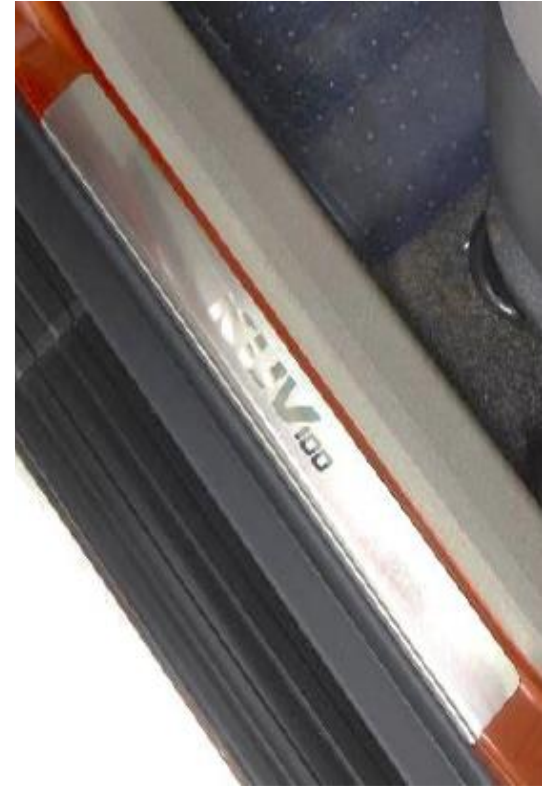

# Mahindra

APPROVED ACCESSORIES

KUVV1000

Nudgebar - Stainless Steel  
Part Number TRIMKUV17N

Rear Finisher - Stainless Steel  
Part Number TRIMKUV17RFS

Side Finisher - Stainless Steel  
Part Number TRIMKUV17SFS

Nudgebar - Mild Steel Black  
Part Number TRIMKUV17NM

Rear Finisher - Mild Steel Black  
Part Number TRIMKUV17RF

Side Finisher - Mild Steel Black  
Part Number TRIMKUV17SF

Sun Shade Set  
Part Number AK00067

Body Side Moulding Set  
Part Number AK00049

Rain Visor Set  
Part Number AK00007

Rain Visor Set D2  
Part Number AK00050

Scuff Plates Illuminated D2  
Part Number AK00047

Scuff Plates D1  
Part Number AK00068

Scuff Plates D2  
Part Number AK00069

Seat Cover Set Grey-Black Vinyl K4+ – PN AK00010  
Seat Cover Set Grey-Black Vinyl K6+ & K8 – PN AK00009

Seat Cover Set Grey Vinyl K4+ – PN AK00014  
Seat Cover Set Grey Vinyl K6+ & K8 – PN AK00013