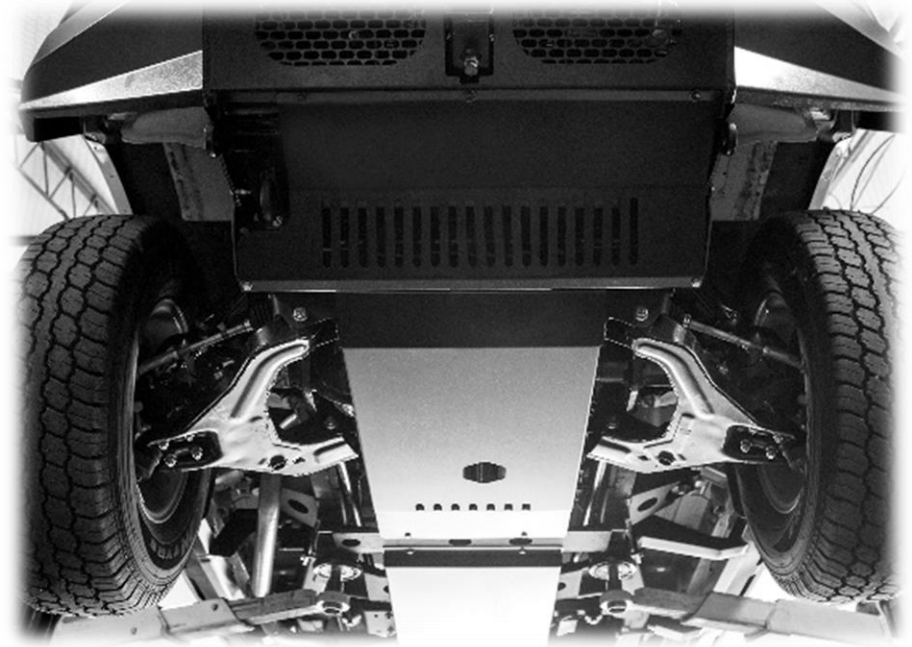

Rear Replacement Bumper & Towbar with Swing Arm
Part Number: BUNMSSATN